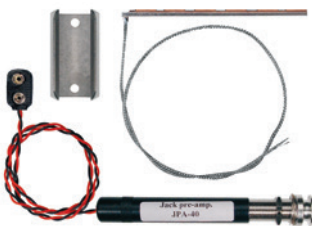

Boston transducer pickup, 25mm diameter
 24691 **TD-10-J** adhesive back, with adhesive back female jack 6,3mm
 24692 **TD-10-EPJ** adhesive back, with endpin jack 6,3mm
 24693 **TD-10-CJ** adhesive back, with female jack 6,3mm
 24694 **TD-10-JP** rubber sucking cap with fixed cable and 6,3mm jack

Boston piezo cable pickup
 27780 **BSP-60** diameter 1,8mm, with 2,5mm jack

Boston piezo cable pickup, 95x2,5mm, 1,6mm height
 33435 **BSP-80** with 2,5mm jack
 33436 **BSP-80-LC** soldering end (no connector)

Boston soundhole pickup, height adjustable, with volume control and jack socket
 24700 **SHP-10** black cover
 24701 **SHP-20** bar pole strip
 24702 **SHP-30** alnico magnet

Boston soundhole pickup, single coil with adjustable poles
 37097 **SHP-130** 60cm cable and jack socket
 37098 **SHP-130-EPJ** endpin jack

Boston soundhole pickup, humbucker with adjustable poles, 60cm cable + jack socket, solid wood cover
 37099 **SHP-210** maple
 37100 **SHP-230** walnut
 37101 **SHP-250** bubinga

Boston soundhole pickup, humbucker with adjustable poles and endpin jack, solid wood cover
 37103 **SHP-210-EPJ** maple
 37104 **SHP-230-EPJ** walnut
 37102 **SHP-250-EPJ** bubinga