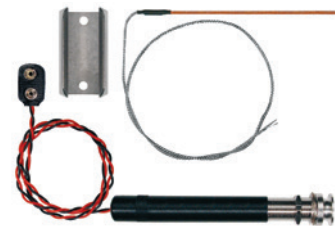

Boston preamp pickup system
27779 **JPA-60** "natural acoustics II", battery holder, preamp, cable pickup 1,8mm diameter